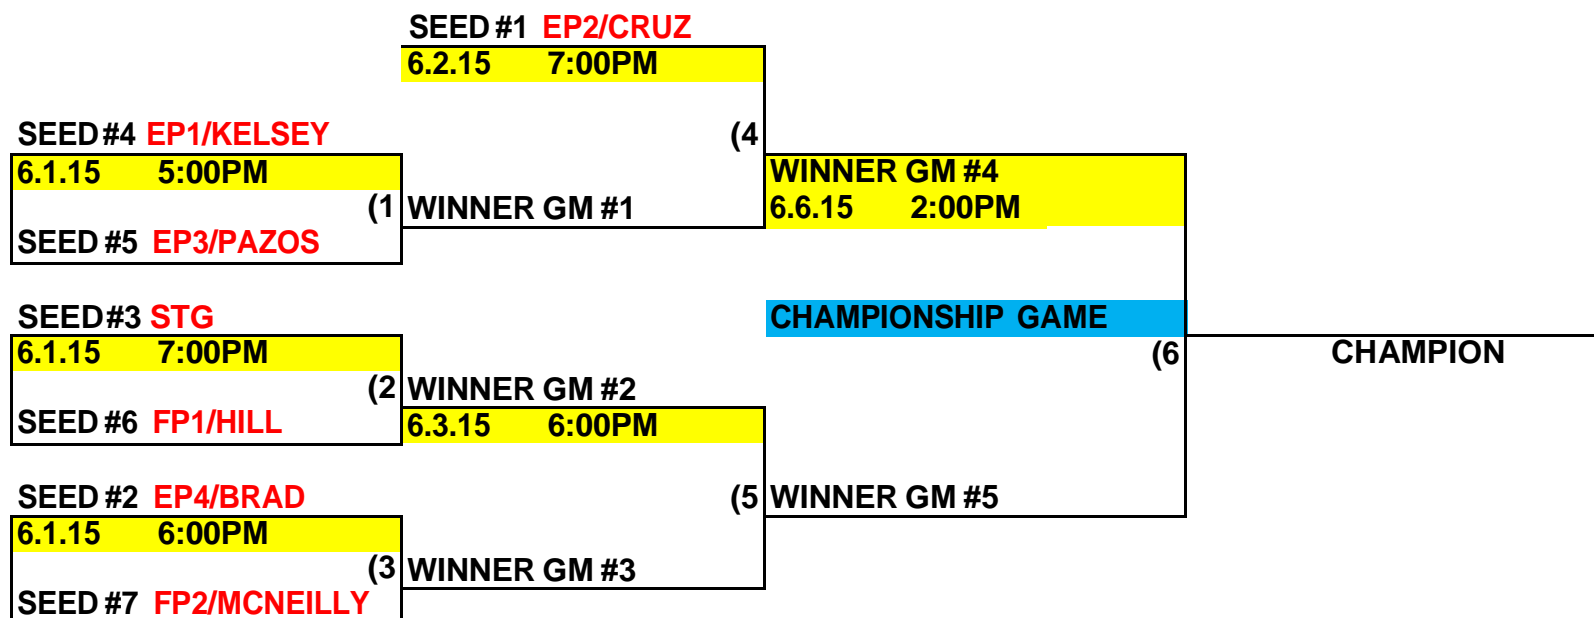

FPYSA PLAYOFFS RULES

- ⚽ Single elimination
- ⚽ 20 minute halves
- ⚽ 5 minute halftime
- ⚽ No overtime
- ⚽ Shootout-If tied at end of regulation (5 players from each team).
If still tied after all five shooters have shot, then pick 5 new kickers and repeat.
- ⚽ Any rough play will result in a yellow card
- ⚽ Any foul language will result in a yellow card
- ⚽ 2 Yellow cards result in 1 game suspension
- ⚽ Regular season rules apply

2015 DIVISION 2 PLAYOFF BRACKET SPRING

2015 DIVISION 3 PLAYOFF BRACKET SPRING

2015 VARSITY PLAYOFF BRACKET SPRING