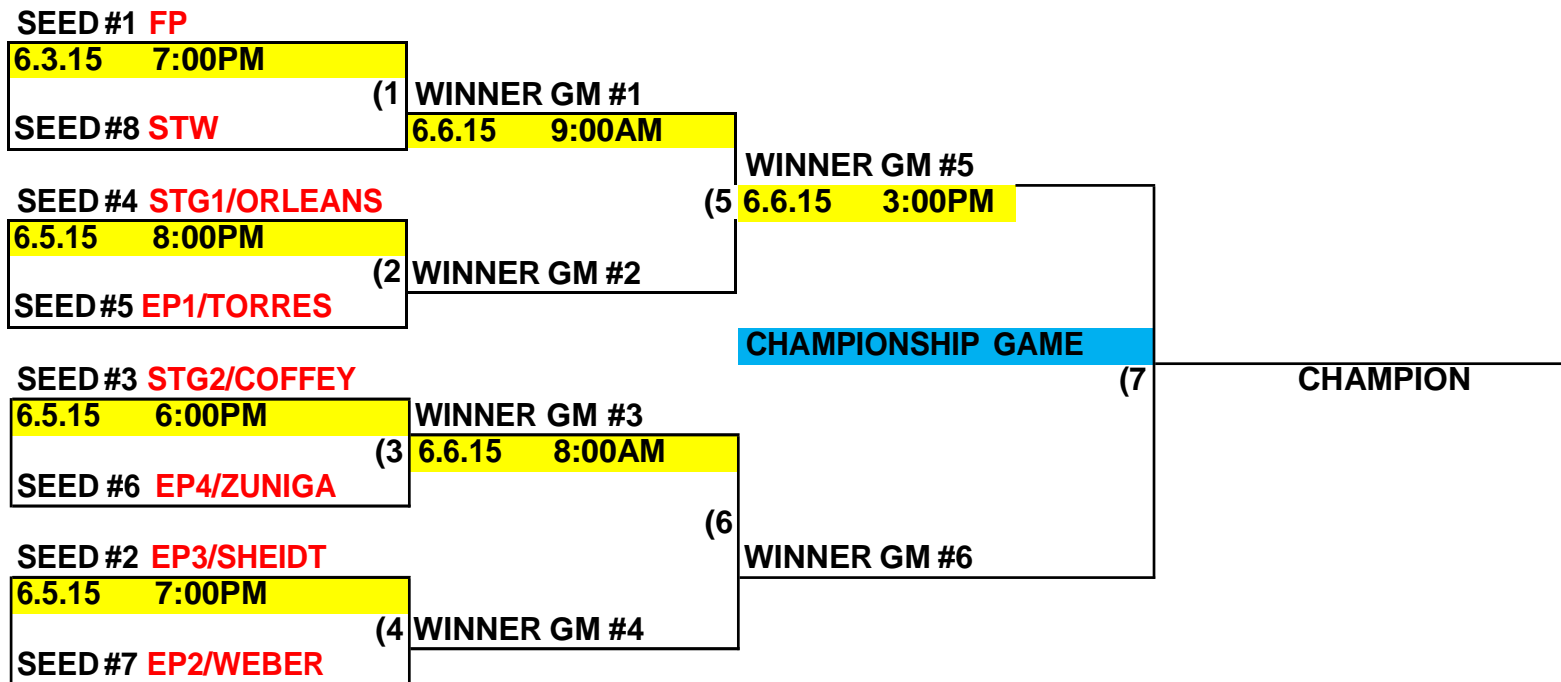

FPYSA PLAYOFFS RULES

- ⚽ Single elimination
- ⚽ 20 minute halves
- ⚽ 5 minute halftime
- ⚽ No overtime
- ⚽ Shootout-If tied at end of regulation (5 players from each team).
If still tied after all five shooters have shot, then pick 5 new kickers and repeat.
- ⚽ Any rough play will result in a yellow card
- ⚽ Any foul language will result in a yellow card
- ⚽ 2 Yellow cards result in 1 game suspension
- ⚽ Regular season rules apply

2015 DIVISION 2 PLAYOFF BRACKET SPRING

2015 DIVISION 3 PLAYOFF BRACKET SPRING

2015 VARSITY PLAYOFF BRACKET SPRING